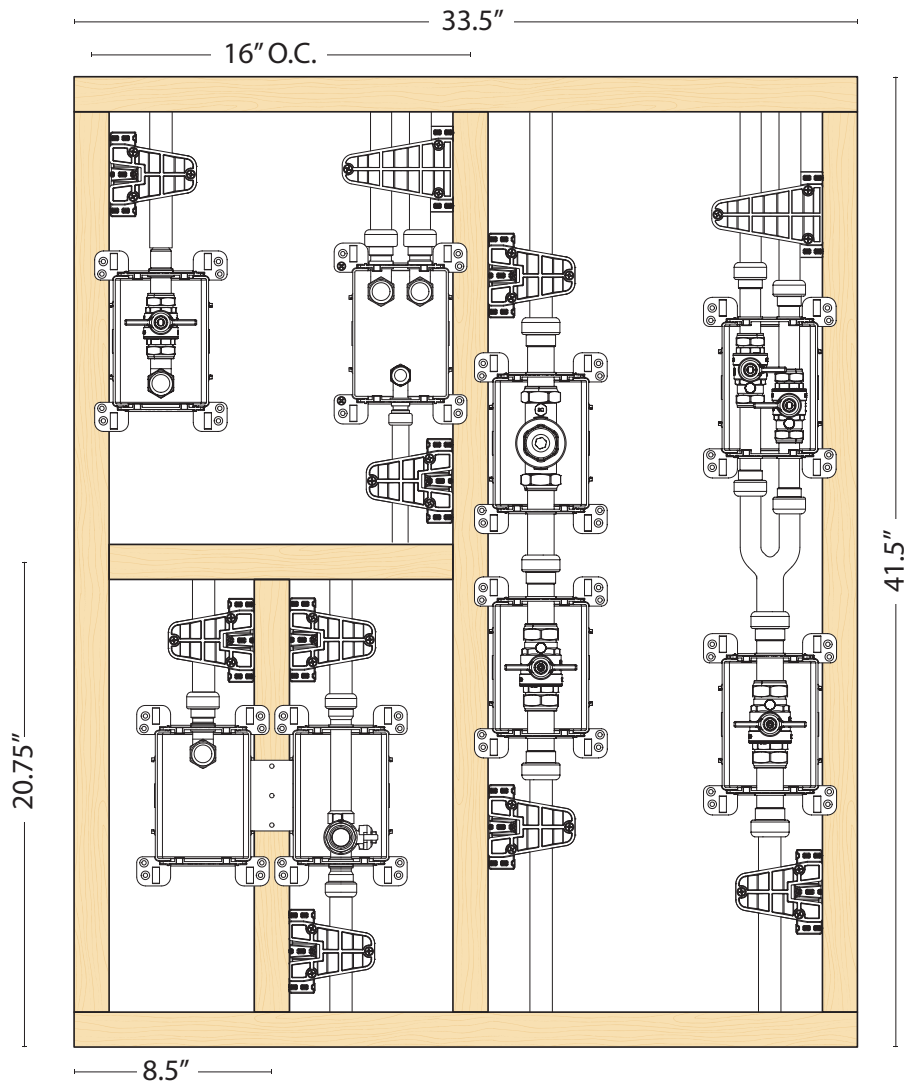

ServiceBox™

▶▶ Presentation Display Layout

Full-Set Display

Highlights all 6 product types
Shows the whole system at once
Great for group presentations

Individual Tee Displays

Easier to transport/carry
For more focused presentations