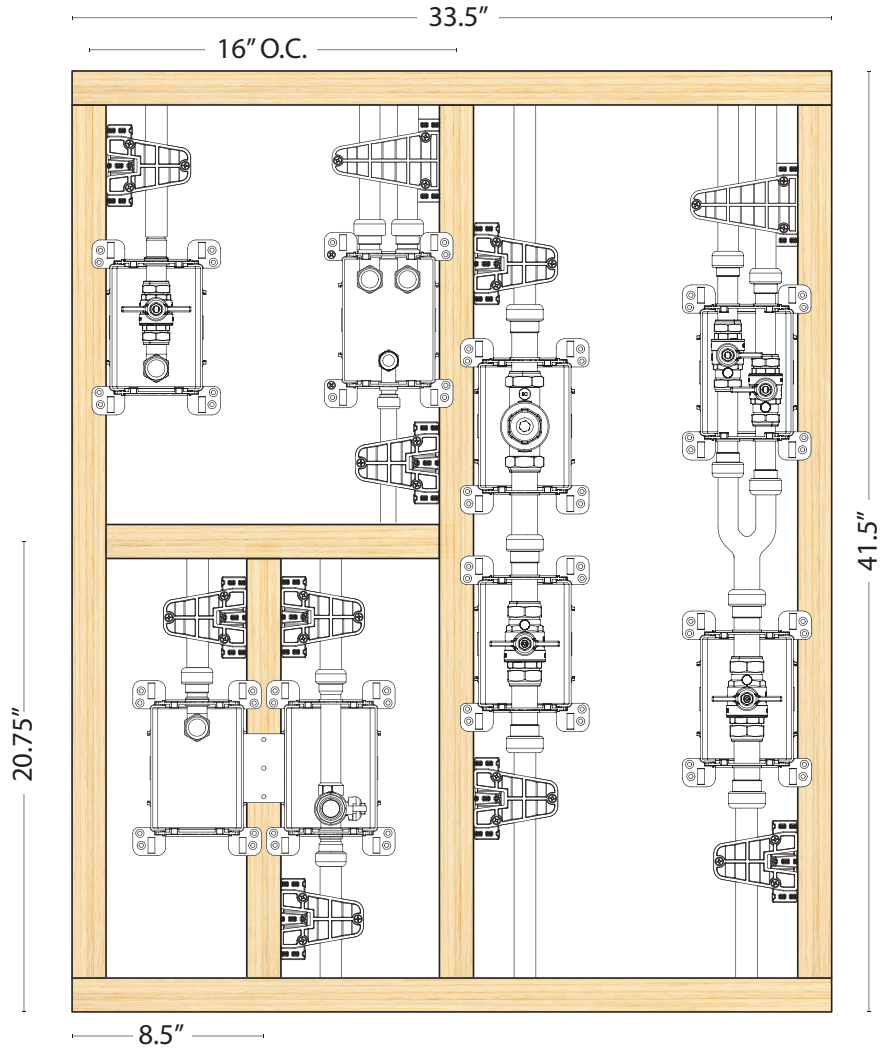

ServiceBox™

▶▶ Presentation Display Layout

Full-Set Display

Highlights all 6 product types
Shows the whole system at once
Great for group presentations

Individual Tee Displays

Easier to transport/carry
For more focused presentations