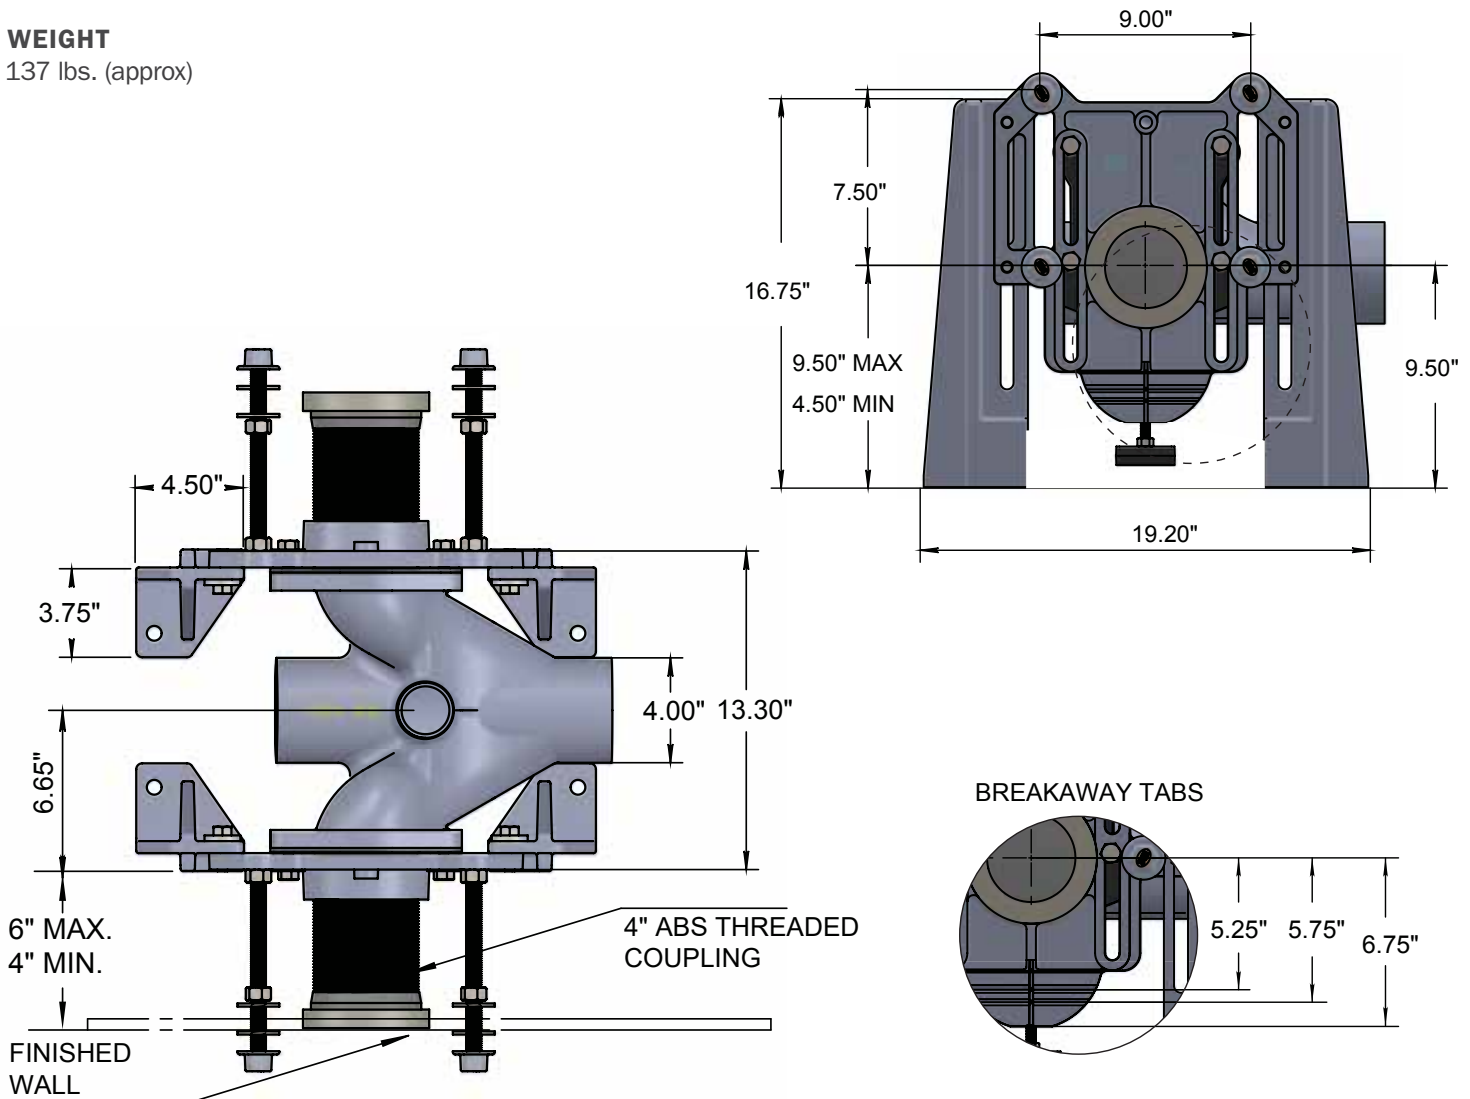

ADJUSTABLE HORIZONTAL BACK-TO-BACK CLOSET CARRIER - 750-LB. LOAD

837 SERIES

SPECIFICATION

Sioux Chief 837 Series adjustable, horizontal back-to-back water closet carrier with 4" No-Hub connections, rated for 750 lb. maximum static load. Includes coated cast iron double main fitting with 2" vent, adjustable faceplate with o-ring, floor mounted supports, adjustable ABS couplings with integral test cap, fixture bolts, trim, stud protectors, and neoprene fixture gasket. Designed in accordance with ASME A112.6.1M

Used with wall-mounted closet fixtures having no contact with the finished floor. The closet carrier is concealed within the wall and supports the load of the fixture through a faceplate mounted to floor-anchored supports.

WEIGHT

137 lbs. (approx)

ITEM # SUBMITTED	_____
JOB NAME	_____
LOCATION	_____
ENGINEER	_____
CONTRACTOR	_____
PO#	_____ TAG _____

Create Item Number

837-AB

e.g. 837-HXD: Adjustable horizontal 750-lb. back-to-back water closet carrier with double-inlet fitting

THREADED COUPLING LENGTH A

HXD = 6" ABS threaded coupling (standard)

HXDT = 12" ABS threaded coupling