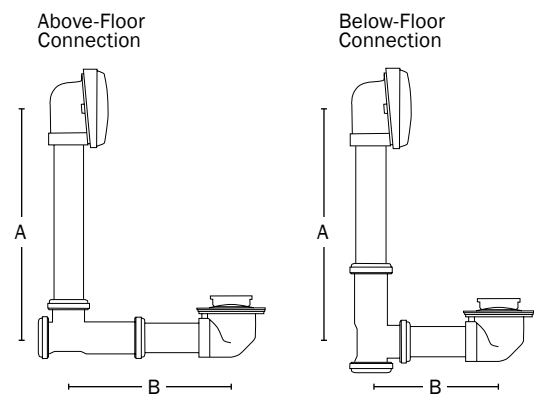

## SPECIFICATION

Sioux Chief EzyTouch® brass bath drains are intended to provide accessible and replaceable tube and fittings to convey domestic waste from fixtures to the drain, waste and vent (DWV) system. Bath drain shall include brass nuts, a two-hole faceplate, and reamed tee connection. Designed in accordance with ASME standard A112.18.2.

## DIMENSIONS

	Above-Floor Connection	Below-Floor Connection
<b>A:</b> Vertical adjustment	14-1/4" – 14-5/8"	14-1/2" – 16-1/2"
<b>B:</b> Horizontal adjustment	6-5/8" – 8-5/8"	6-1/2" – 6-7/8"

ITEM # SUBMITTED	_____
JOB NAME	_____
LOCATION	_____
ENGINEER	_____
CONTRACTOR	_____
PO#	_____ TAG _____