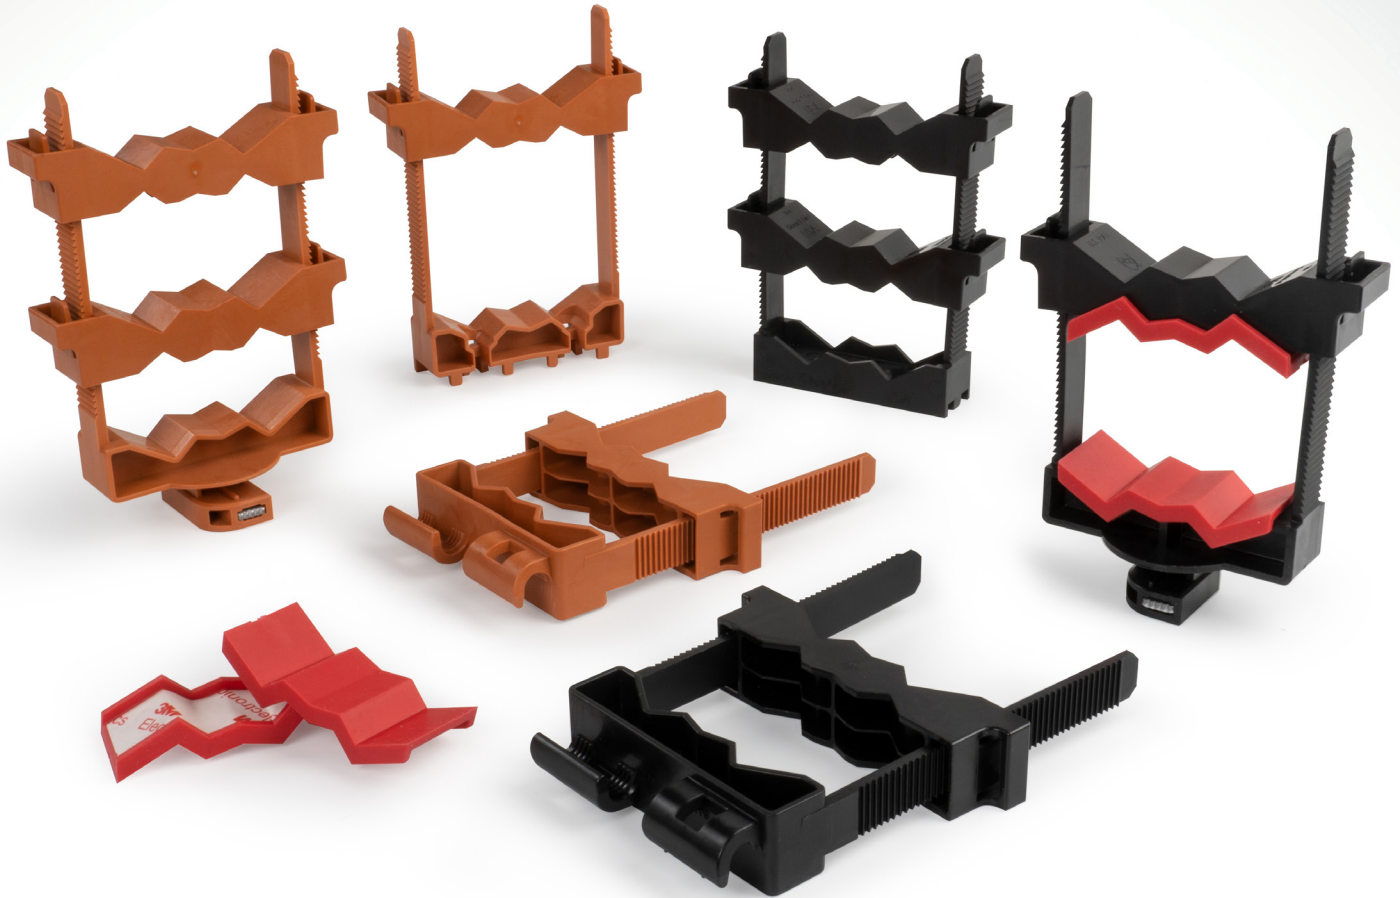

TD+™ Universal Pipe Clamp

Versatile

Can be used with PowerBar™ brackets. Strut base models fit common 1-5/8" channel.

Models available with PipeDown™ cushions for acoustical applications.

Convenient

Stack bridges to secure multiple lines, of multiple sizes, with a single clamp.

Clamps 1/2" – 2" CTS (copper/PEX/CPVC) and 3/8" – 2" Sch. 40 pipe (plastic/steel).

New models for 3/8" threaded rod connection now available!

Supply

Drainage

Support

Specialties

www.siouxchief.com

TAKE THE FIELD.

Stacking bridges, allows multiple lines to be organized, separated, and secured with a single clamp.

Perfect for remote bathrooms or fixture groups.

550-2112

550-2121

550F3111

550F3121

550-2121Q

» Buying Information