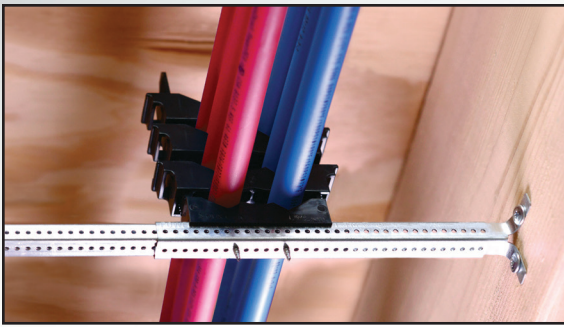

TD+™ Universal Pipe Clamp

Versatile

Can be used with PowerBar™ brackets. Strut base models fit common 1-5/8" channel.

Models available with PipeDown™ cushions for acoustical applications.

Convenient

Stack bridges to secure multiple lines, of multiple sizes, with a single clamp.

Clamps 1/2" – 2" CTS (copper/PEX/CPVC) and 3/8" – 2" Sch. 40 pipe (plastic/steel).

New models for 3/8" threaded rod connection now available!

Supply

Drainage

Support

Specialties

www.siouxchief.com

TAKE THE FIELD.

Stacking bridges, allows multiple lines to be organized, separated, and secured with a single clamp.

Perfect for remote bathrooms or fixture groups.

550-2112

550-2121

550F3111

550F3121

550-2121Q

» Buying Information