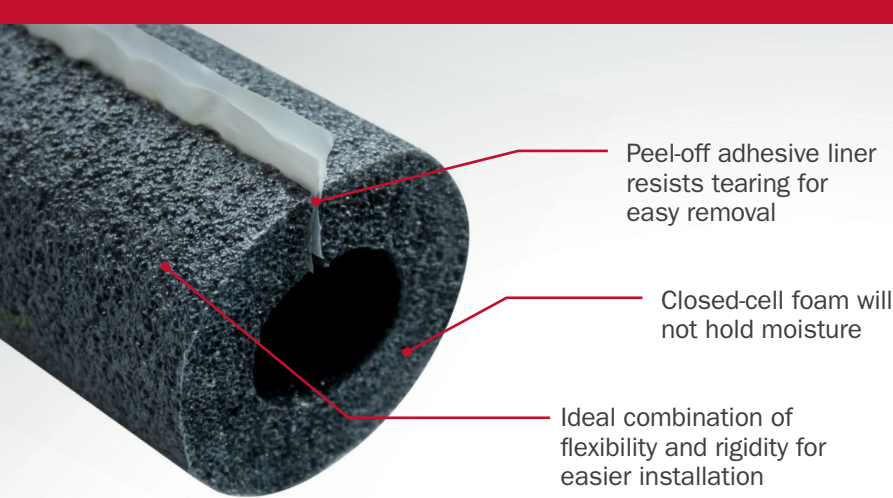

Pipe Insulation

Closed-Cell PE Foam

Superior Material

Engineered polyethylene foam provides better rigidity, tensile strength, and tear resistance

Closed-cell foam structure is non-porous and fiber-free, which minimizes moisture ingress and resists mold growth

Good chemical and ozone resistance

Better Performance

Flexible and Rigid - easier to push over existing tube and into tight spaces

Very low water vapor permeability - no additional vapor barriers required

Half-slit and Self-seal styles

Made in the USA

Supply

Drainage

Support

Specialties

www.siouxchief.com

TAKE THE FIELD.

Peel-off adhesive liner
resists tearing for
easy removal

Closed-cell foam will
not hold moisture

Ideal combination of
flexibility and rigidity for
easier installation

Technical Specifications

Microbial/Fungi Resistance:
Excellent