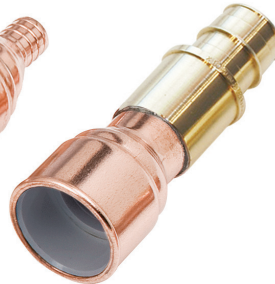

647-CG96

645XC93

645WGC95

643-C9311

Buying Information

ITEM NO.	DESCRIPTION	LENGTH	MIN. QTY.	CASE QTY.
MIP THREAD X CPVC SOCKET ADAPTERS				
646-CG95	1-1/4" CPVC Sch. 40 socket x 1-1/4" MIP thread adapter	2-5/8"	10	10
646-CG96	1-1/2" CPVC Sch. 40 socket x 1-1/2" MIP thread adapter	2-7/8"	10	10
646-CG97	2" CPVC Sch. 40 socket x 2" MIP thread adapter	3-3/8"	10	10
FIP THREAD X CPVC SOCKET ADAPTERS				
647-CG95	1-1/4" CPVC Sch. 40 socket x 1-1/4" FIP thread adapter	2-1/2"	10	10
647-CG96	1-1/2" CPVC Sch. 40 socket x 1-1/2" FIP thread adapter	2-15/16"	10	10
647-CG97	2" CPVC Sch. 40 socket x 2" FIP thread adapter	3-5/16"	10	10
F1807 PEX X CPVC SOCKET ADAPTERS				
645XC923	3/4" CPVC Sch. 40 socket x 1/2" F1807 PEX adapter - copper	4-1/4"	25	25
645XC93	3/4" CPVC Sch. 40 socket x 3/4" F1807 PEX adapter - copper	2-5/8"	50	50
645XC94	1" CPVC Sch. 40 socket x 1" F1807 PEX adapter - copper	2-1/2"	20	20
F1960 PEX X CPVC SOCKET ADAPTERS				
645WGC93	3/4" CPVC Sch. 40 socket x 3/4" F1960 PEX adapter - copper/brass	4-1/8"	50	50
645WGC94	1" CPVC Sch. 40 socket x 1" F1960 PEX adapter - copper/brass	4-7/16"	20	20
645WGC95	1-1/4" CPVC Sch. 40 socket x 1-1/4" F1960 PEX adapter - copper/brass	5-11/16"	10	10
STUB-OUT ELBOWS - CPVC SOCKET CONNECTION				
630-C9248	1/2" CPVC Sch. 40 socket x 1/2" stub out elbow - copper	4" trunk x 8" stub-out	50	50
630-C93612	3/4" CPVC Sch. 40 socket x 3/4" stub out elbow - copper	6" trunk x 12" stub-out	20	20
630-C941012	1" CPVC Sch. 40 socket x 1" stub out elbow - copper	10" trunk x 12" stub-out	25	25
MALE SWEAT X CPVC SOCKET ADAPTERS				
643-C9211	1/2" CPVC Sch. 40 socket x 1/2" copper M.SWT adapter	11"	25	25
643-C9311	3/4" CPVC Sch. 40 socket x 3/4" copper M.SWT adapter	11"	25	25
643-C9418	1" CPVC Sch. 40 socket x 1" copper M.SWT adapter	18"	25	25