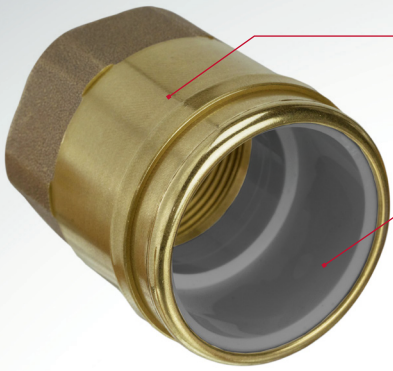

CPVC Adapters

▶▶ ASTM F438 Sch. 40 Connection

Superior Design

Brass/copper fitting body shields CPVC socket for more durable connections

Unique design provides Full-Flow, with no restriction through the fitting

CPVC sockets comply with ASTM F438, and are designed for use with ASTM F441 Sch. 40 and Sch. 80 pipe

Better Performance

Transition from CPVC trunk lines to branch lines for individual units in multi-family projects

Engineered EPDM o-rings maintain a leak-proof seal between the CPVC socket and metal housing

Supply

Drainage

Support

Specialties

www.siouxchief.com

TAKE THE FIELD.

Brass is dezincification and SCC resistant.
Compliant with NSF-61 and California
No Lead Plumbing Law

CPVC F438 Sch. 40 socket is
surrounded by brass or copper
sleeve for protection

Technical Specifications

Certifications:
FGG/BM/CZ
System Compatible
cUPC Listed

Max Temp:
180° F

Max Pressure:
250 PSIG

646-CG95