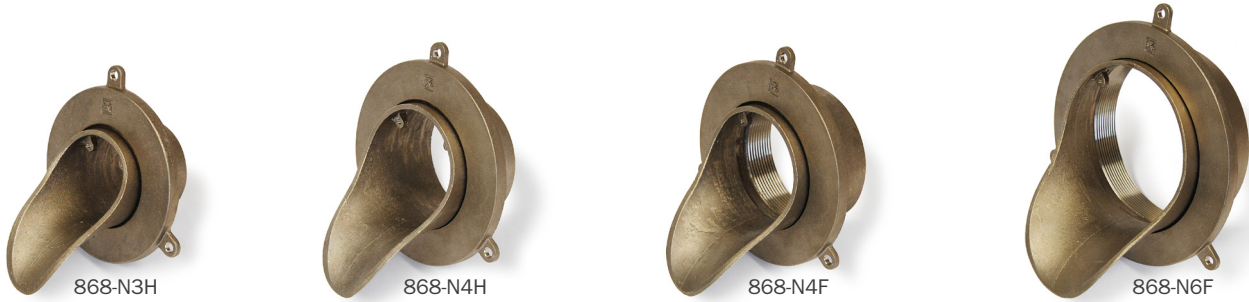

## Effective

Nozzles divert water away from the building wall to prevent unsightly water stains

Available in 3" – 8" sizes with No-Hub or FIP thread connection

## Quality

Cast nickel-bronze material. Escutcheon/ring included to provide a clean, secure appearance

Supply Drainage Support

[www.siouxchief.com](http://www.siouxchief.com)

TAKE THE FIELD.

## DIMENSIONS

Size:	3"	4"	6"	8"
<b>A:</b> Connection OD				
No-Hub	3 <sup>3</sup> / <sub>8</sub> "	4 <sup>3</sup> / <sub>8</sub> "	6 <sup>5</sup> / <sub>8</sub> "	8 <sup>3</sup> / <sub>8</sub> "
FIP	3 <sup>7</sup> / <sub>8</sub> "	4 <sup>7</sup> / <sub>8</sub> "	6 <sup>7</sup> / <sub>8</sub> "	8 <sup>7</sup> / <sub>8</sub> "
<b>B:</b> Lip extension	2 <sup>3</sup> / <sub>4</sub> "	2 <sup>3</sup> / <sub>4</sub> "	3"	3"
<b>C:</b> Overall Length	5 <sup>1</sup> / <sub>2</sub> "	5 <sup>1</sup> / <sub>2</sub> "	5 <sup>3</sup> / <sub>4</sub> "	6 <sup>1</sup> / <sub>4</sub> "
<b>D:</b> Flange diameter	6"	7"	9"	11"