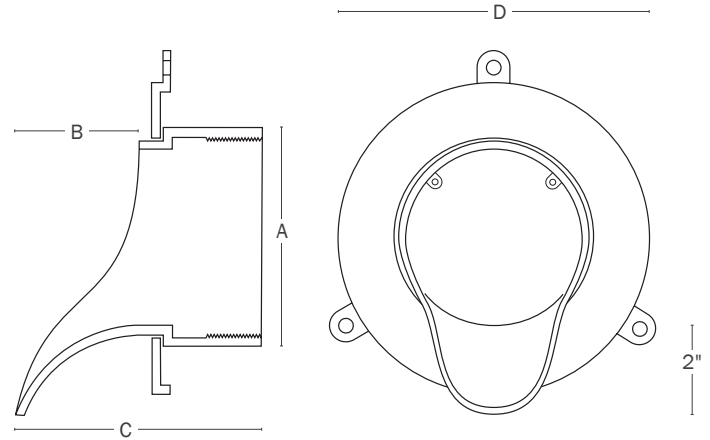

## Effective

Nozzles divert water away from the building wall to prevent unsightly water stains

Available in 3" – 8" sizes with No-Hub or FIP thread connection

## DIMENSIONS

Size:	3"	4"	6"	8"
<b>A:</b> Connection OD				
No-Hub	3 <sup>3</sup> / <sub>8</sub> "	4 <sup>3</sup> / <sub>8</sub> "	6 <sup>5</sup> / <sub>8</sub> "	8 <sup>3</sup> / <sub>8</sub> "
FIP	3 <sup>7</sup> / <sub>8</sub> "	4 <sup>7</sup> / <sub>8</sub> "	6 <sup>7</sup> / <sub>8</sub> "	8 <sup>7</sup> / <sub>8</sub> "
<b>B:</b> Lip extension	2 <sup>3</sup> / <sub>4</sub> "	2 <sup>3</sup> / <sub>4</sub> "	3"	3"
<b>C:</b> Overall Length	5 <sup>1</sup> / <sub>2</sub> "	5 <sup>1</sup> / <sub>2</sub> "	5 <sup>3</sup> / <sub>4</sub> "	6 <sup>1</sup> / <sub>4</sub> "
<b>D:</b> Flange diameter	6"	7"	9"	11"

## Buying Information

ITEM NO.	DESCRIPTION	PKG.	MIN. QTY.	CASE QTY.
<b>NO-HUB CONNECTION</b>				
868-N3H	3" No-Hub connection nickel-bronze downspout nozzle with ring/escutcheon	B	1	1
868-N4H	4" No-Hub connection nickel-bronze downspout nozzle with ring/escutcheon	B	1	1
868-N6H	6" No-Hub connection nickel-bronze downspout nozzle with ring/escutcheon	B	1	1
868-N8H	8" No-Hub connection nickel-bronze downspout nozzle with ring/escutcheon	B	1	1
<b>FIP THREAD CONNECTION</b>				
868-N3F	3" FIP thread connection nickel-bronze downspout nozzle with ring/escutcheon	B	1	1
868-N4F	4" FIP thread connection nickel-bronze downspout nozzle with ring/escutcheon	B	1	1
868-N6F	6" FIP thread connection nickel-bronze downspout nozzle with ring/escutcheon	B	1	1
868-N8F	8" FIP thread connection nickel-bronze downspout nozzle with ring/escutcheon	B	1	1
<b>BIRD/PROTECTION SCREEN</b>				
868-NS3	3" bird screen with screws	B	1	1
868-NS4	4" bird screen with screws	B	1	1
868-NS6	6" bird screen with screws	B	1	1
868-NS8	8" bird screen with screws	B	1	1